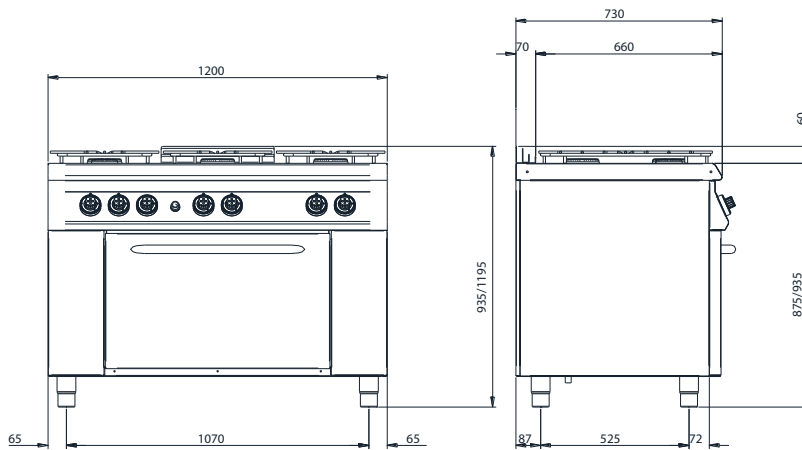

Work top with rounded corners in AISI 304 stainless steel | Top chromed grids | Nickel-plated burners with nickel-plated burner cap (1 x 3,5 kW, 5 x 6 kW) | Valve tap | Gas oven GN 1/1 heated by burner 4 kW | Thermostatic temperature regulation from 0° to 275°C by means of gas tap | Piezoelectric burner ignition | 4-position shelf runners which can be removed for thorough oven cleaning | Control panel which can be quickly removed for easy cleaning and maintenance | Adjustable AISI 304 stainless steel feet

MODELLO  
MODEL

DIMENSIONI mm  
DIMENSIONS mm

POTENZA GAS KW  
GAS POWER KW

VOLUME m<sup>3</sup>

PESO Kg  
WEIGHT Kg

ALLACCIAMENTO GAS  
GAS CONNECTION

U70CBG16FG

1200x730x900

37,5

1,2

150

Ø 1/2"

G = Gas Ø 1/2"