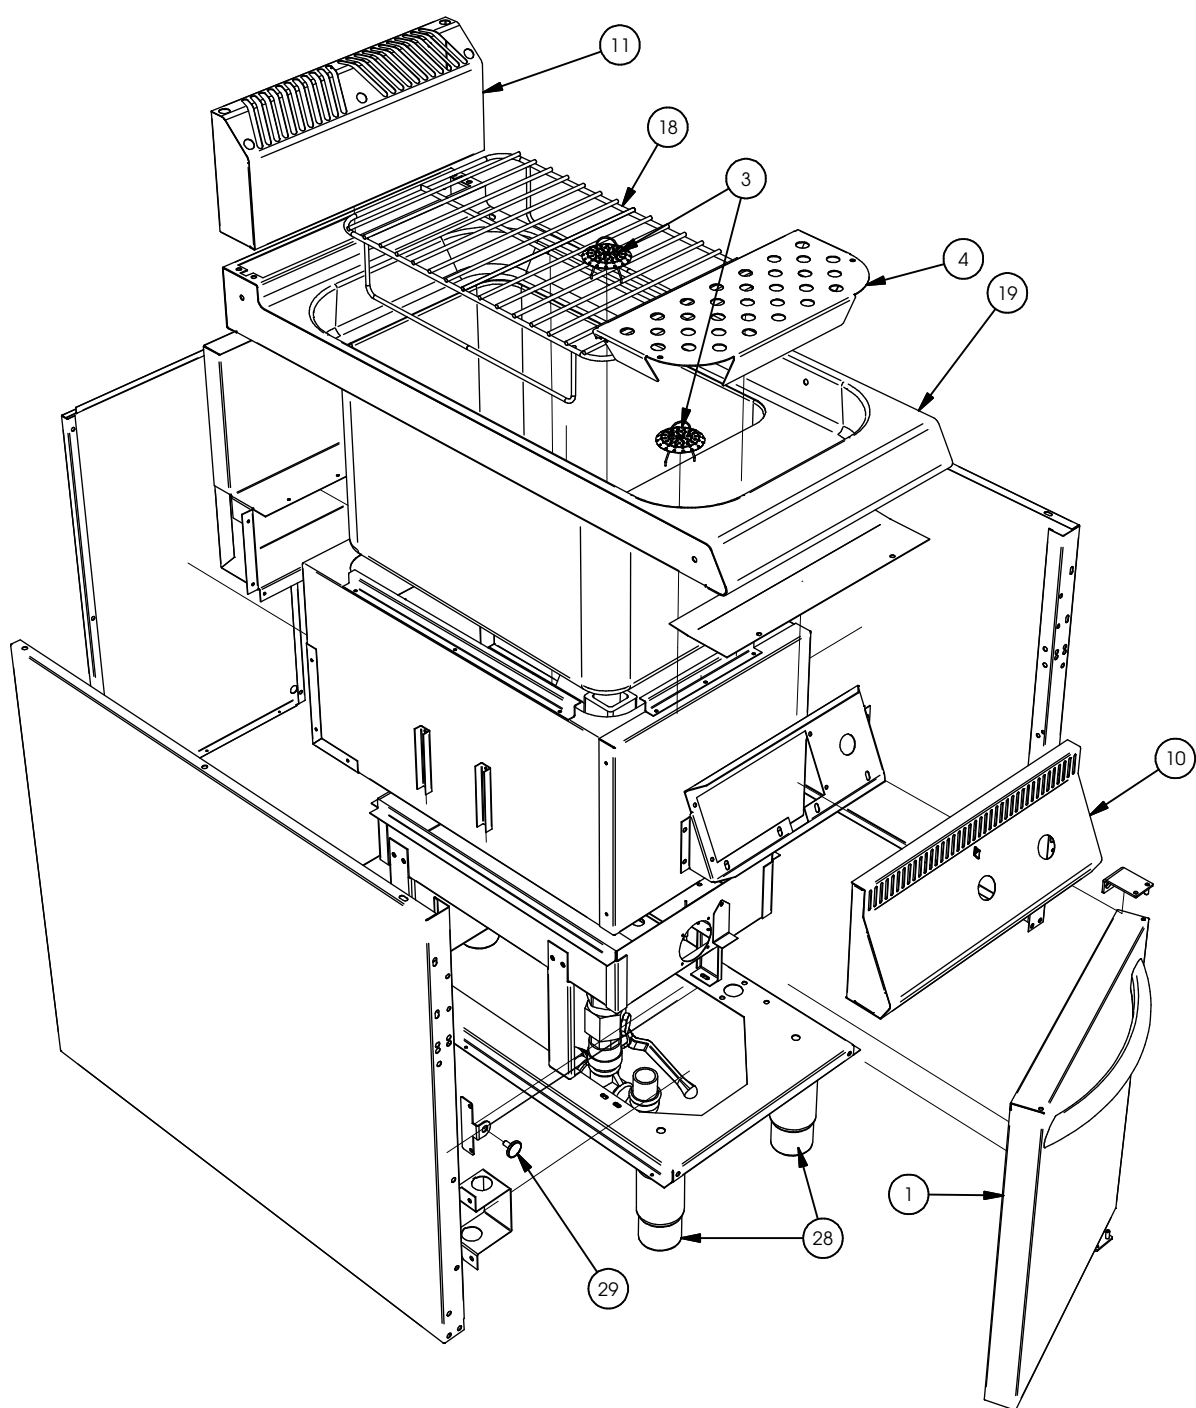

TAVOLA / DRAWING 1260

MOD. 8CPG45

COD. 3191300

CUOCIPASTA GAS S.980S

GAS PASTA COOKER S.980S

TAVOLA / DRAWING 1260

GRUPPO ACQUA
WATER GROUP
MOD. 8CPG45

TAVOLA / DRAWING 1260