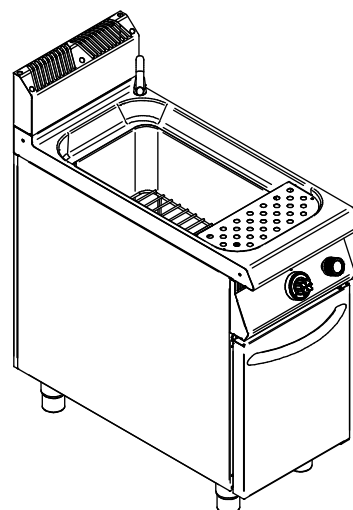

TAVOLA / DRAWING 1260

MOD. 8CPG45

COD. 3191300

CUOCIPASTA GAS S.980S

GAS PASTA COOKER S.980S

TAVOLA / DRAWING 1260

GRUPPO ACQUA
WATER GROUP
MOD. 8CPG45

TAVOLA / DRAWING 1260