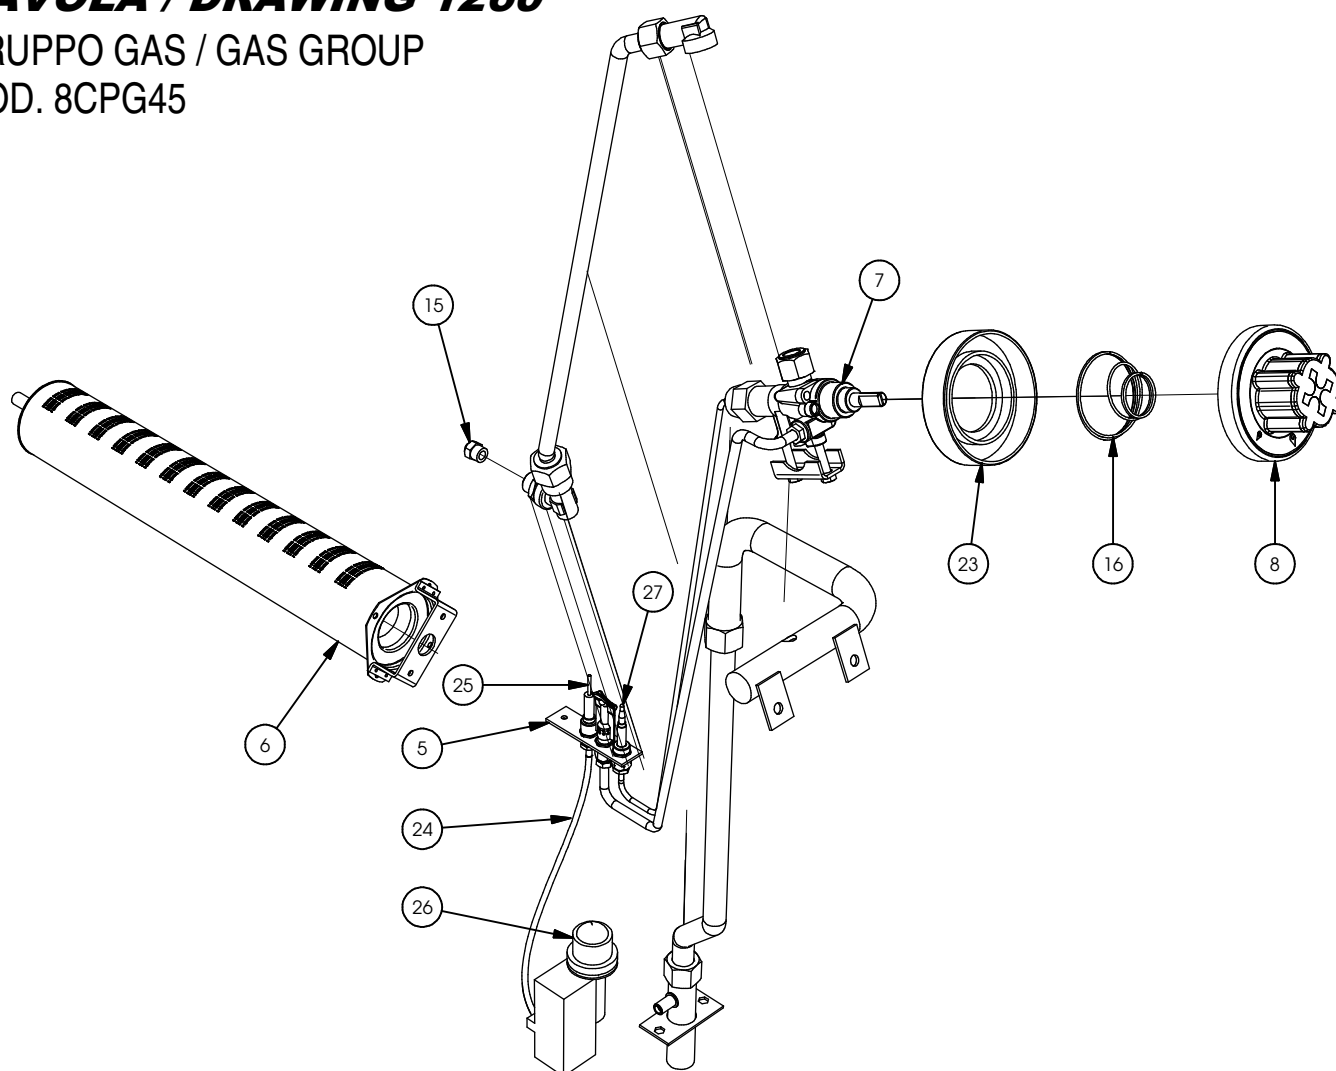

TAVOLA / DRAWING 1260

GRUPPO GAS / GAS GROUP
MOD. 8CPG45

1	353186	PORTA 1/2 MODULO DX	FRONT RIGHT DOOR
1	353194	PORTA 1/2 MODULO SX	FRONT LEFT DOOR
2	4000357	GRUPPO SCARICO CUOCIP.STILE 1/2 MOD	OUTLET WATER GROUP
3	4005101	GRIGLIETTA TROPPO PIENO COPML.CUOC	DRAIN COVER
4	4005115	GRIGLIETTA FORATA CUOC.PIEGATA S90	TOP DRAINER GRILL
5	403111	BRUCIAT.PIL.3 VIE COMP.RACC.CUOCIP.	PILOT BURNER 3 WAY
6	841091	BRUCIATORE CUOC.S.90 104.0687.00	BURNER PASTA COOKER S.90
7	401121	RUBIN.GAS COLL.COMP.RACC.21S S7/9S	GAS TAP 21/S WITH FITTINGS
8	401405	MANOPOLA COMPLETA RUB.GAS 21S S.7/9	KNOB FOR GAS TAP 21S
9	401683	MANOPOLA ZIGR.D.48 ASS.CAR.H2O CUOC	WATER INLET KNOB
10	4105966	CRUSCOTTO COM. CUC. GAS 400 S.700S	FRONT PANEL
11	4302275	SCARICO FUMO ASS. ASOLE 400 STILE	EXHAUST GRATE
12	4597001	TUBO SCARICO CUOCIP. D.40X650	DRAIN HOSE
13	816961	TUBO PIEGH.316L DN10X700 7786-0700	WATER TUBE ENTRY
14	816987	TUBO PIEGH.316L DN10X1800 7786-1800	SPOUT TUBE
15	829200	UGELLO OTT.CH11X13 M10X1" GENERICO*	SHORT BURNER INJECTOR
16	829671	MOLLA CONICA INOX A COMPR.D.1.20	CONICAL SPRING FOR KNOB
17	829807	RACCORDO DIR.DA 3/8" DIAM.10 MONOC.	SPOUT CONNECTION 3/8" - D10
18	831681	FALSO FON.IN TONDINO 48X29X9 GN1/1	STAINLESS STEEL GRID
19	833334	ASS.PIANO/V.CUOC.1V GAS S.8S KITC03	TOP BIN
20	833471	RUBINETTO INCASSO DIRITTO 1/2	WATER INLET COCK
21	833477	NIPPLES 1/2XD10 FRIZ.RAME/OTTONE	WATER INLET COCK CONNECTION
22	833538	CANNA D.20 ORIENTABILE 800 08/833	SPOUT
23	835571	GHIERA PLAST.ROSSA X MANOP.GAS.17H	PLASTIC COVER FOR KNOB
24	835893	CAVO X ACCENS.A PILA 800MM 0028661	IGNITION CABLE
25	835915	CANDELA PIEZO DRI.(FRY-TOP) 0915015	PIEZO SPARK PLUG
26	835925	ACCENSIONE A PILA 72606505000	SWITCHING TO BATTERY
27	837265	TERMOCOPPIA INTER.TTA CM.60 0270422	THERMOCOUPLE CM60
28	844380	PIEDE 2"INOX 145-200 EP1XBXMBONNSV	2" STAINLESS STEEL FOOT
29	844706	MAGNETE X PORTE D.22X3 GAMBO M6X15	DOOR MAGNET
30	844781	PROTEZIONE SCAR. VASCA CP 50X50X165	PROTECTION PIPE EXHAUST