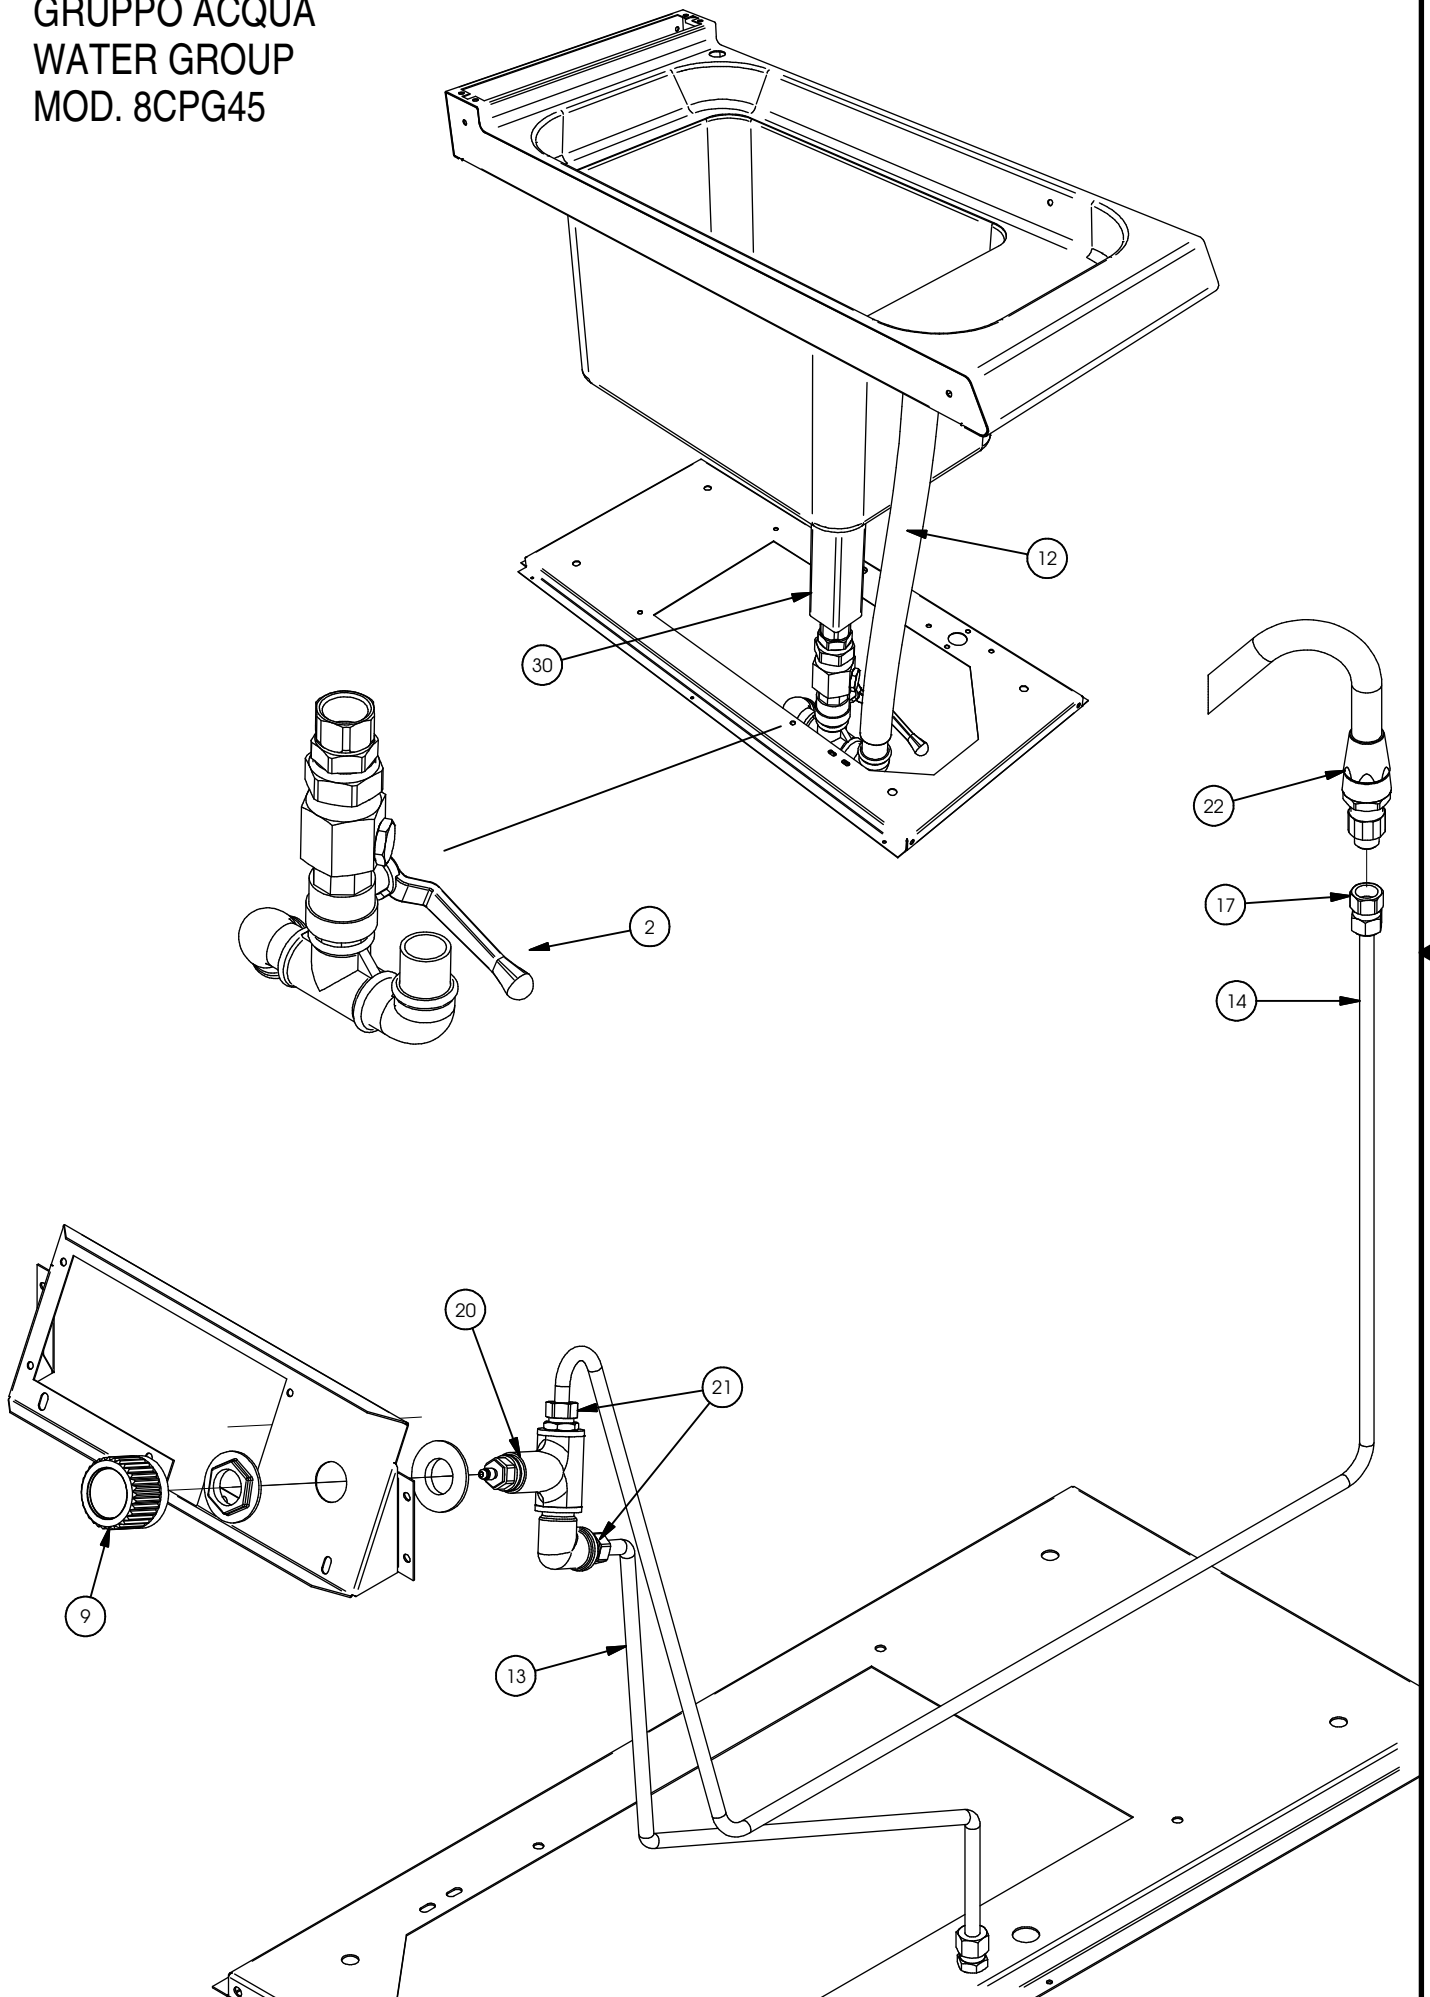

TAVOLA / DRAWING 1260

MOD. 8CPG45

COD. 3191300

CUOCIPASTA GAS S.980S

GAS PASTA COOKER S.980S

TAVOLA / DRAWING 1260

GRUPPO ACQUA
WATER GROUP
MOD. 8CPG45

TAVOLA / DRAWING 1260