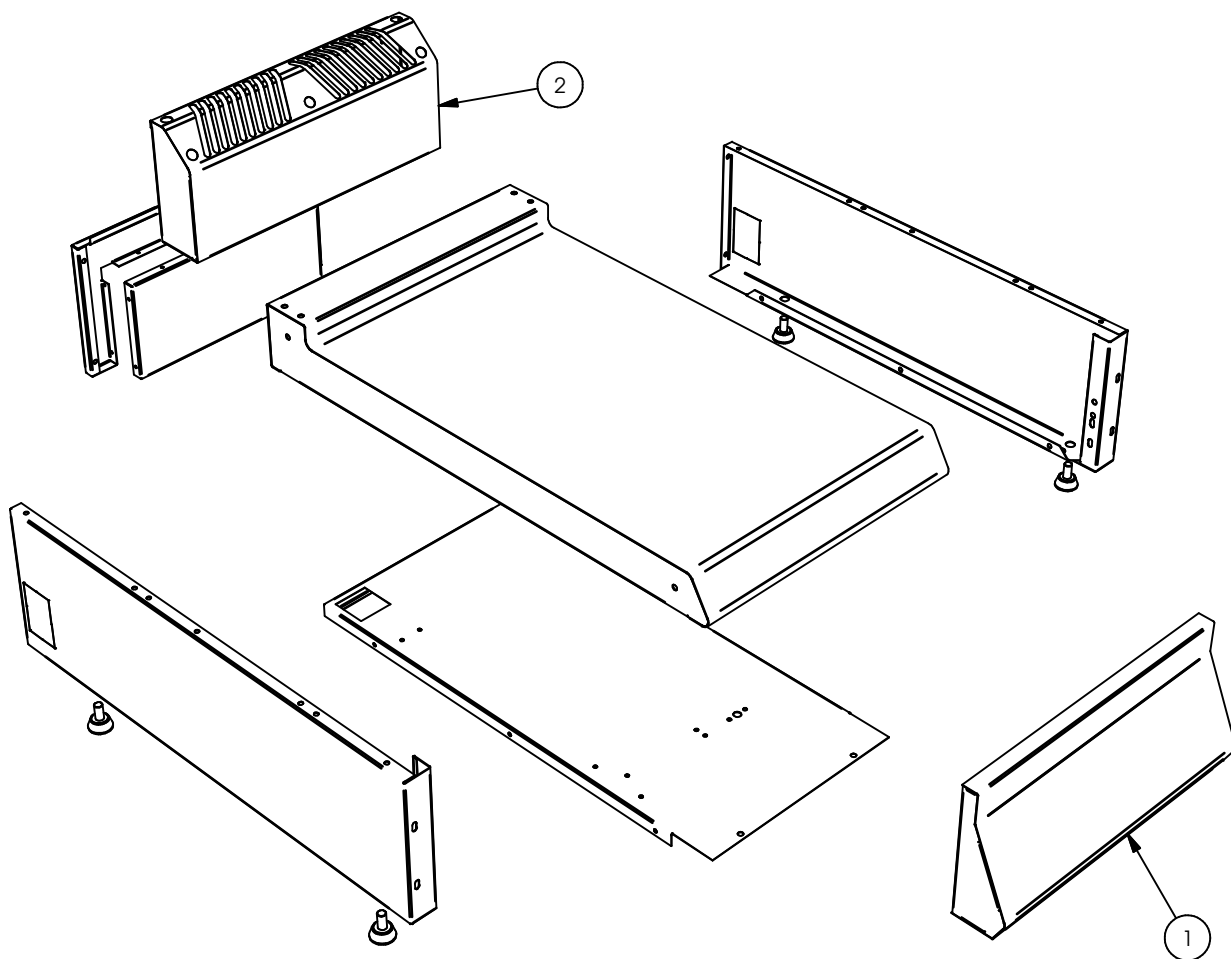

TAVOLA / DRAWING 1473

COD. 339960

MOD. 7TEN40

ELEMENTO NEUTRO TOP S.700S

TOP WORK TOP UNIT S.700S

1	4105997	CRUSCOTTO COM.ASS. EL.NEUTRO S.7/9S	FRONT PANEL
2	4302275	SCARICO FUMO ASS. ASOLE 400 STILE	EXHAUST GRATE