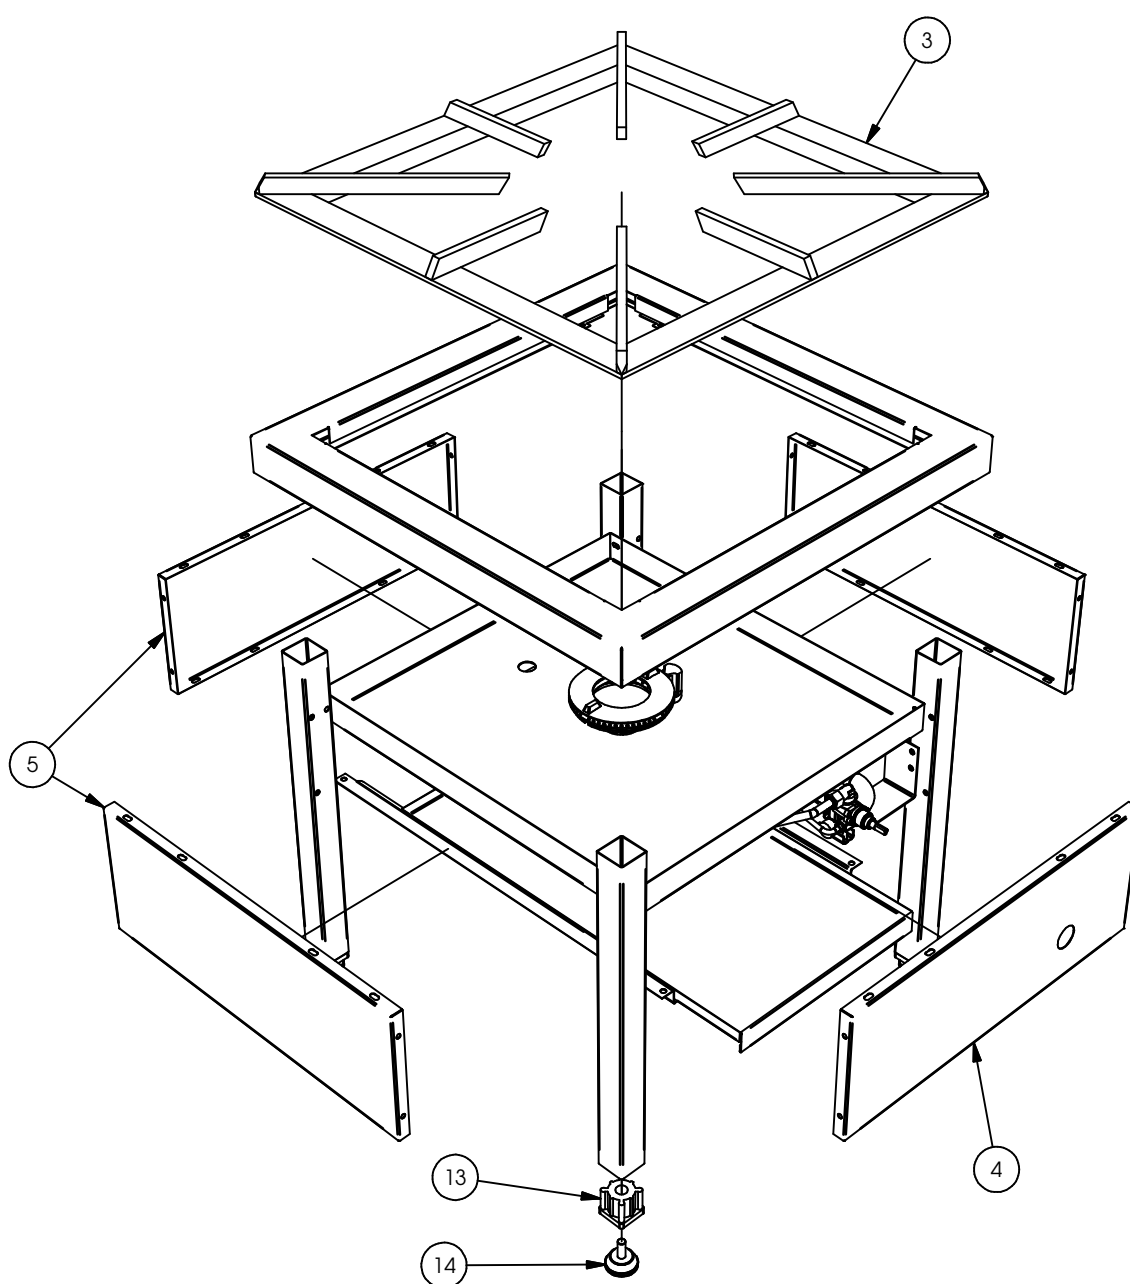

TAVOLA / DRAWING 1401

MOD. FBG661

FORNELLONE GAS 12kw COD. 311171

GAS STOCK POT STOVE 12kw COD. 311171

GRUPPO GAS

TAVOLA / DRAWING 1401

1	401121	RUBIN.GAS COLL.COMP.RACC.21S S7/9S	GAS TAP 21/S WITH FITTINGS
2	401405	MANOPOLA COMPLETA RUB.GAS 21S S.7/9	KNOB FOR GAS TAP 21S
3	4401001	GRIGLIA FORNELLONE 12KW	IRON GRID
4	4503301	PANNELLO COMANDI FORNELLONE 12KW	FRONT PANEL FBG 12 KW
5	4503305	PANNELLO LATERALE FORNELLONE 12KW	SIDE PANEL FBG 12 KW
7	837525	INIETTORE FBG 12KW 1.065.009.1	BURNER INJECTOR
8	837551	TERMOCOPPIA FBG 12KW 1.065.014.1	THERMOCOUPLE CM 75
9	837561	PILOTA STAGNO ASS. FORNELLONE 12KW	PILOT BURNER FBG 12KW
10	838751	VENTURI FBG 12KW 1.651.030.0	VENTURI 12KW
11	838761	CORPO BRUC. FBG 12KW 1.065.101.1	BURNER BODY 12KW
12	838771	SPARTIFIAMMA FBG 12KW 1.065.034.2	BURNER CAP 12KW
13	844329	PUNTALE FILET.M10 TUBO 40X40X1,2	SQUARE END-CAP 40
14	844351	PIEDINO REGOL.NERO D.40X10M 40153N	LEVELLING ELEMENT D40