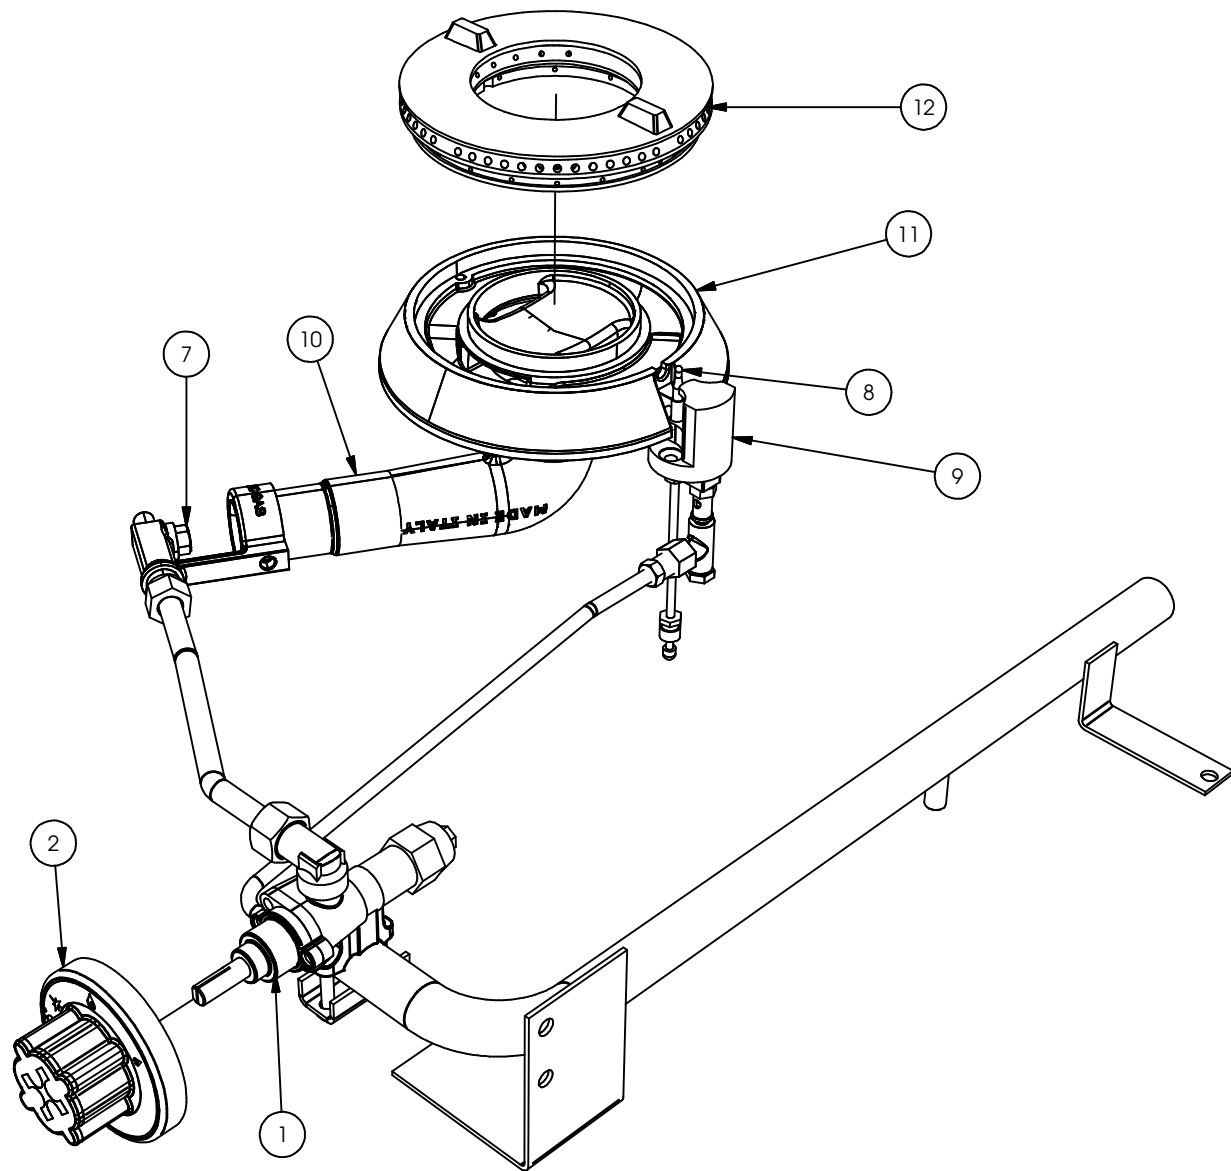

TAVOLA / DRAWING 1401

MOD. FBG661

FORNELLONE GAS 12kw COD. 311171

GAS STOCK POT STOVE 12kw COD. 311171

GRUPPO GAS

TAVOLA / DRAWING 1401

1	401121	RUBIN.GAS COLL.COMP.RACC.21S S7/9S	GAS TAP 21/S WITH FITTINGS
2	401405	MANOPOLA COMPLETA RUB.GAS 21S S.7/9	KNOB FOR GAS TAP 21S
3	4401001	GRIGLIA FORNELLONE 12KW	IRON GRID
4	4503301	PANNELLO COMANDI FORNELLONE 12KW	FRONT PANEL FBG 12 KW
5	4503305	PANNELLO LATERALE FORNELLONE 12KW	SIDE PANEL FBG 12 KW
7	837525	INIETTORE FBG 12KW 1.065.009.1	BURNER INJECTOR
8	837551	TERMOCOPPIA FBG 12KW 1.065.014.1	THERMOCOUPLE CM 75
9	837561	PILOTA STAGNO ASS. FORNELLONE 12KW	PILOT BURNER FBG 12KW
10	838751	VENTURI FBG 12KW 1.651.030.0	VENTURI 12KW
11	838761	CORPO BRUC. FBG 12KW 1.065.101.1	BURNER BODY 12KW
12	838771	SPARTIFIAMMA FBG 12KW 1.065.034.2	BURNER CAP 12KW
13	844329	PUNTALE FILET.M10 TUBO 40X40X1,2	SQUARE END-CAP 40
14	844351	PIEDINO REGOL.NERO D.40X10M 40153N	LEVELLING ELEMENT D40