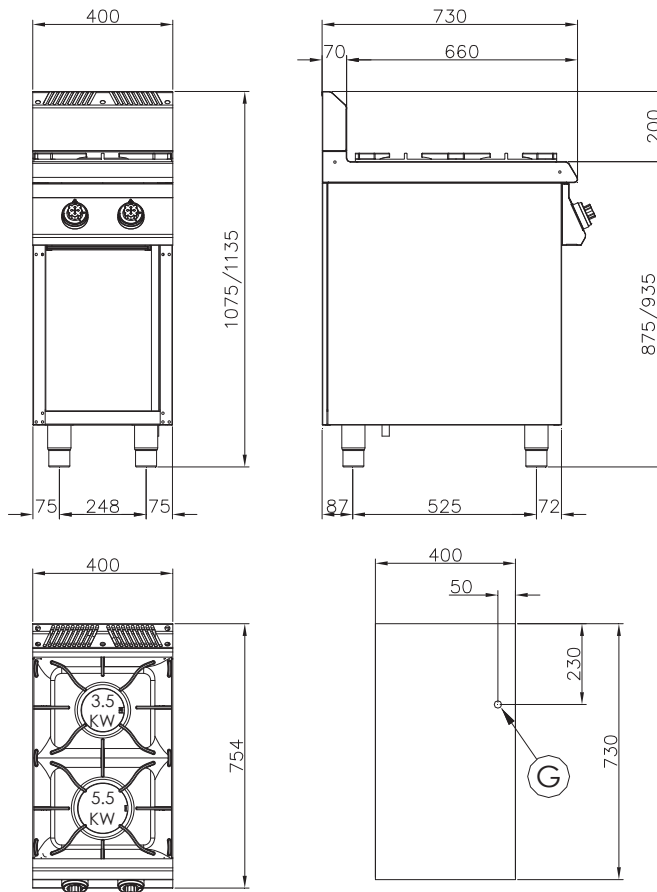

MODELLO
MODEL

DIMENSIONI mm
DIMENSIONS mm

POTENZA GAS KW
GAS POWER KW

VOLUME m³

PESO Kg
WEIGHT Kg

ALLACCIAMENTO GAS
GAS CONNECTION

7CBG0□

400x730x900

□

0,5

□

Ø 1"

G = Gas Ø 1/2"