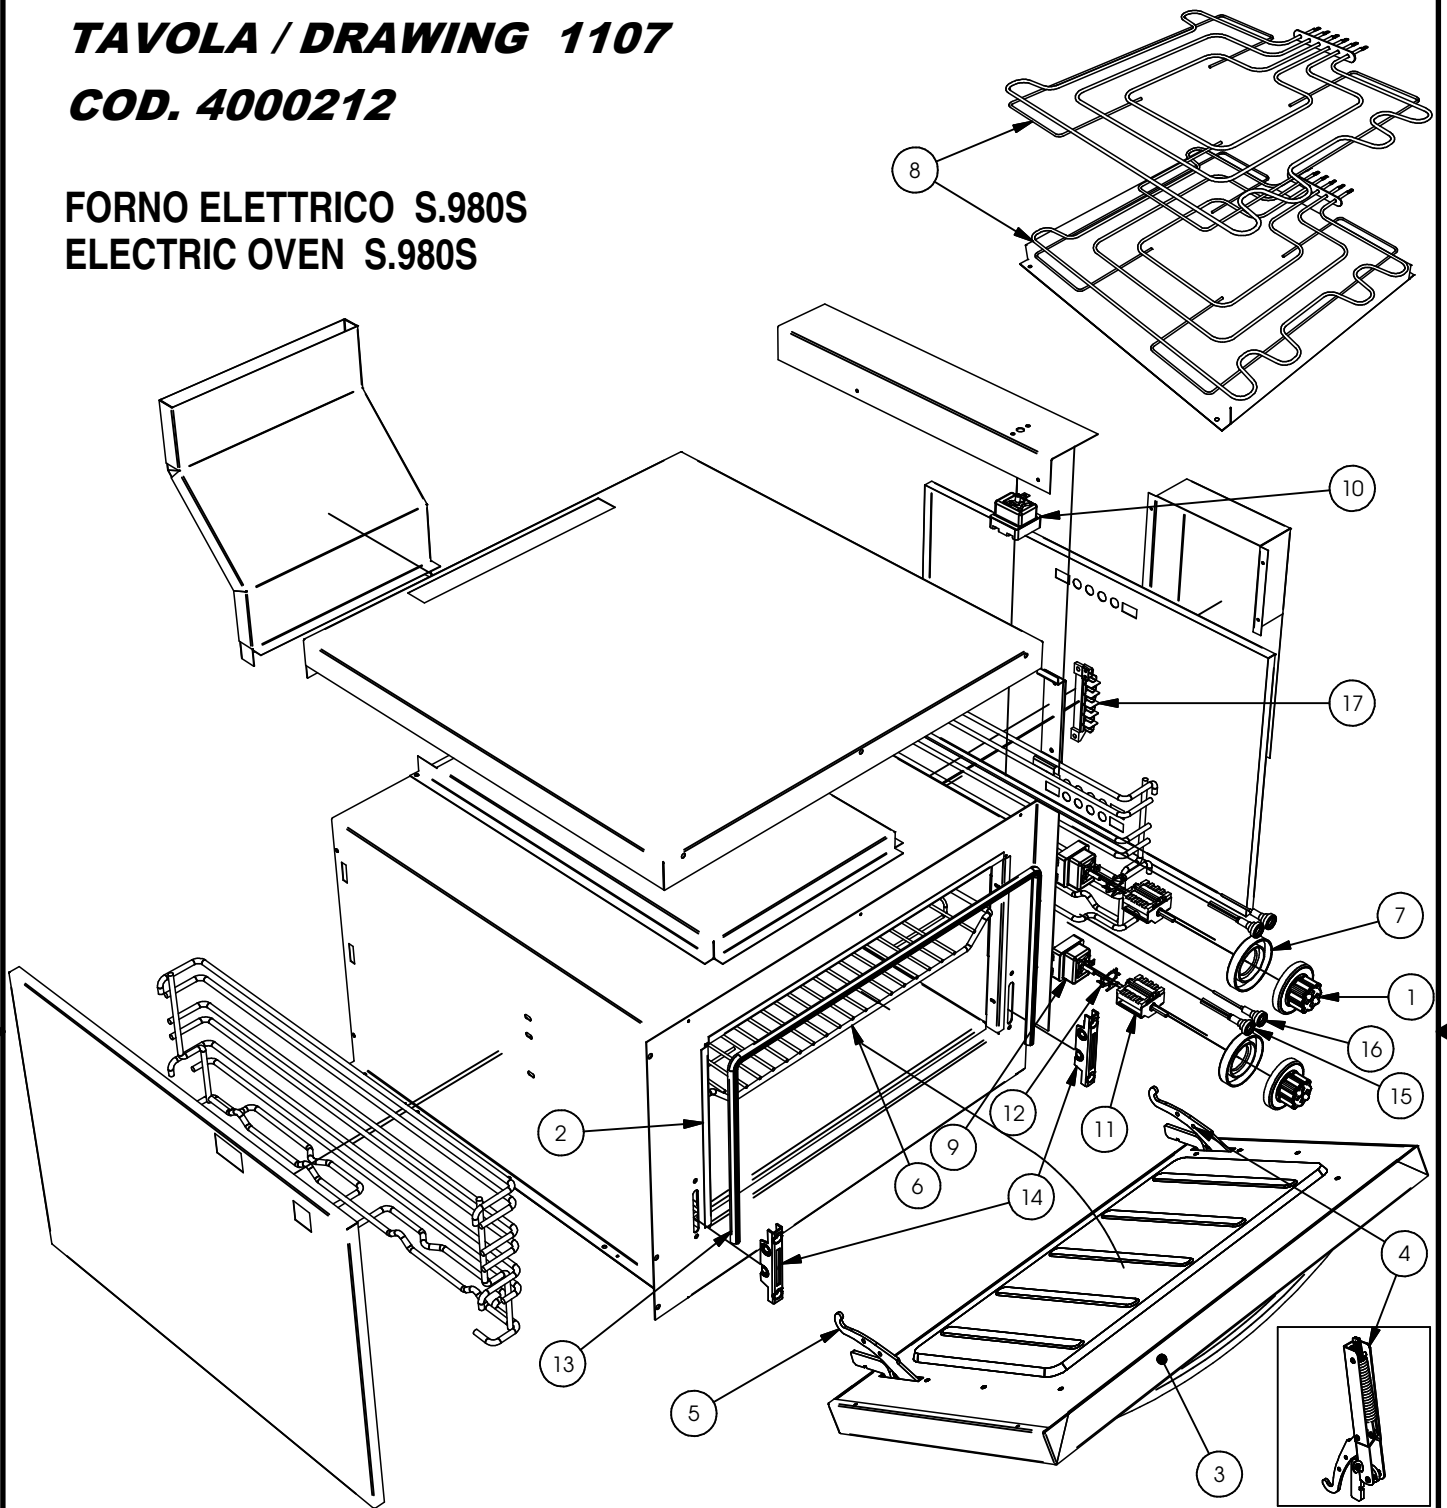

TAVOLA / DRAWING 1107

COD. 4000212

**FORNO ELETTRICO S.980S
ELECTRIC OVEN S.980S**

1	401421	MANOPOLA COMP.TERM.FRY-TOP+FORNO EL	KNOB FOR THERMOSTAT
2	4614005	CORNICE FIS.GUARN.PORTA FORNO S.7/9	OVEN DOOR FRAME
3	4900605	PORTA ASSIEMATA FORNO GN2/1 STILE	FRONT DOOR
4	844581	CERNIERA X PORTA FORNO DX 45010951	HINGE FOR OVEN DOOR- RIGHT
5	844583	CERNIERA X PORTA FORNO SX 45010952	HINGE FOR OVEN DOOR- LEFT
6	831607	GRIGLIA FORNO CRO."N" 530X650 S.900	STAINLESS STEEL GRID
7	835575	GHIERA PLAST.CHIUSURA MANOP.ELE.13H	PLASTIC COVER FOR KNOB
8	843645	RES.ZA X FORNO 2750W 230V S.900	HEATING ELEMENT S.90 230V 2750W
9	843735	TERMOST.VAR.50-300° FRY 5534062819	WORK THERMOSTAT 50 - 300°
10	843737	TERMOSTATO DI SICUREZZA 5532562808	SAFETY THERMOSTAT
11	843746	COMMUTATORE/INTERRUTTORE 4941015300	MAIN SWITCH/COMMUTATOR
12	843753	STAFFETTA COLLEGAMENTO 0000617078	CONNECTING BRACKET COMM./THERMOSTAT
13	844441	GUARN.PORTA FORNO 2/1 MT.SV52 STILE	SEAL FOR OVEN DOOR
14	844589	PORTARULLINO CERN.FORNO 45508410	OVEN DOOR'S HINGE BLOCK
15	849411	SPIA VERDE V.220	GREEN WARNING LIGHT 220V
16	849417	SPIA ROSSA V.220	RED WARNING LIGHT 220V
17	849517	MORSETTIERA 6 POLI FV122/6/40A	TERMINAL BOARD