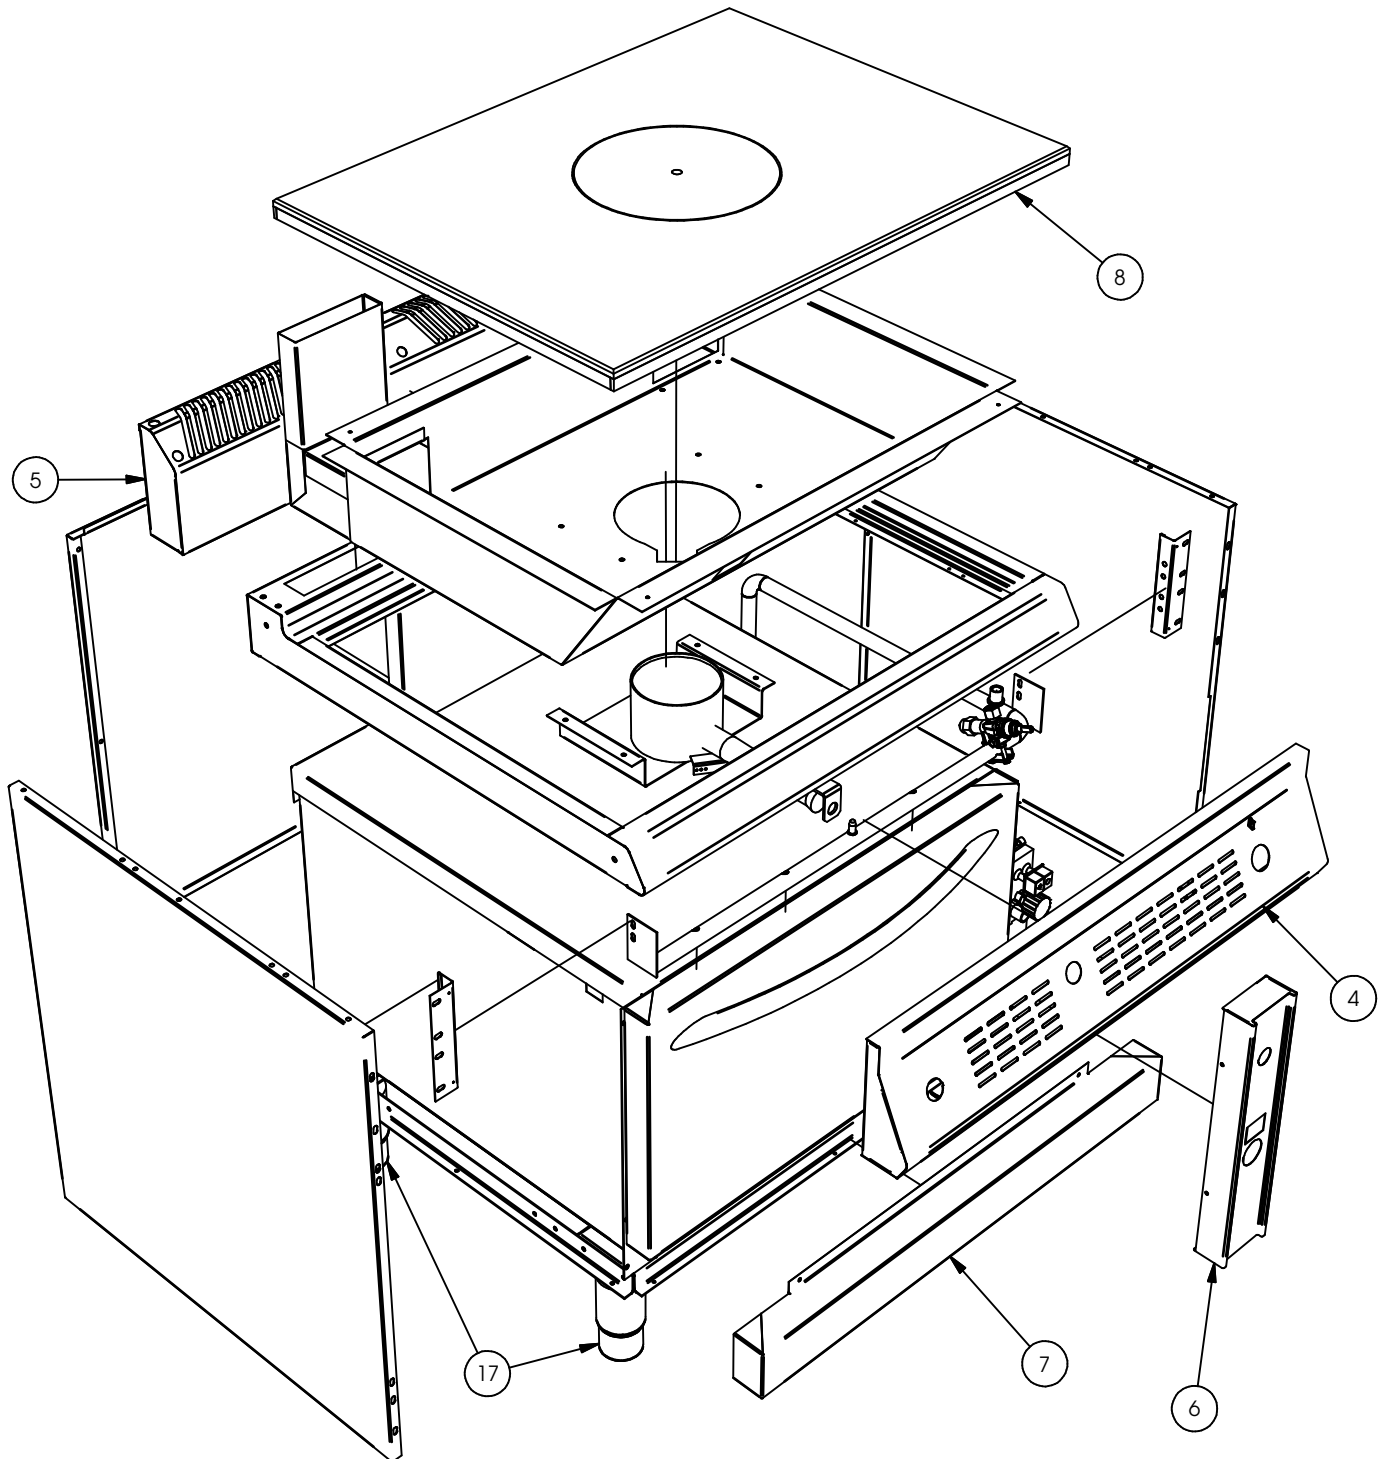

**TAVOLA / DRAWING 1201**

**MOD. 7TPG10**

**COD. 351118**

**ALLEGATI / ATTACHMENTS: 1104**

CUCINA TUTTAPIASTRA GAS CON FORNO S.700S

GAS HOTPLATE RANGE WITH OVEN S.700S

**TAVOLA / DRAWING 1104****COD. 400200****FORNO A GAS / GAS OVEN S.700S**

1	403101	BRUCIAT.PIL.3 VIE COMP.RACC.CUCINE	PILOT BURNER 3 WAYS
2	4614005	CORNICE FIS.GUARN.PORTA FORNO S.7/9	OVEN DOOR FRAME
3	4900605	PORTA FORNO COMPLETA	FRONT DOOR
4	844581	CERNIERA X PORTA FORNO DX 45010951	HINGE FOR OVEN DOOR- RIGHT
5	844583	CERNIERA X PORTA FORNO SX 45010952	HINGE FOR OVEN DOOR- LEFT
6	829350	UGELLO OTT.CH12X30 M10X1 "GENERICO"	LONG BURNER INJECTOR
7	831607	GRIGLIA FORNO CRO."N" 530X650 S.900	STAINLESS STEEL GRID
8	405701	VALVOLA 100-340° "MINISIT" COMPLETA	THERMOSTATIC VALVE WITH FITTINGS
8	835701	VALVOLA 100-340° "MINISIT" 0710654	THERMOSTATIC VALVE
9	835721	MANOPOLA X VALVOLA "MINISIT"0916124	KNOB FOR MINISIT VALVE
10	835895	CAVO X ACCENS.A PILA 1050MM 0028002	IGNITION CABLE
11	835915	CANDELA PIEZO DRI.(FRY-TOP) 0915015	PIEZO SPARK PLUG
12	835925	ACCENSIONE A PILA 72606505000	SWITCHING TO BATTERY
13	837253	TERMOCOPPIA CM. 100	THERMOCOUPLE CM 100
14	841211	BRUCIATORE FORNO D.51X530 KW7,7 S.9	BURNER FOR OVEN S.900
15	844441	GUARN.PORTA FORNO 2/1 MT.SV52 STILE	SEAL FOR OVEN DOOR
16	844589	PORTARULLINO CERN.FORNO 45508410	OVEN DOOR'S HINGE BLOCK